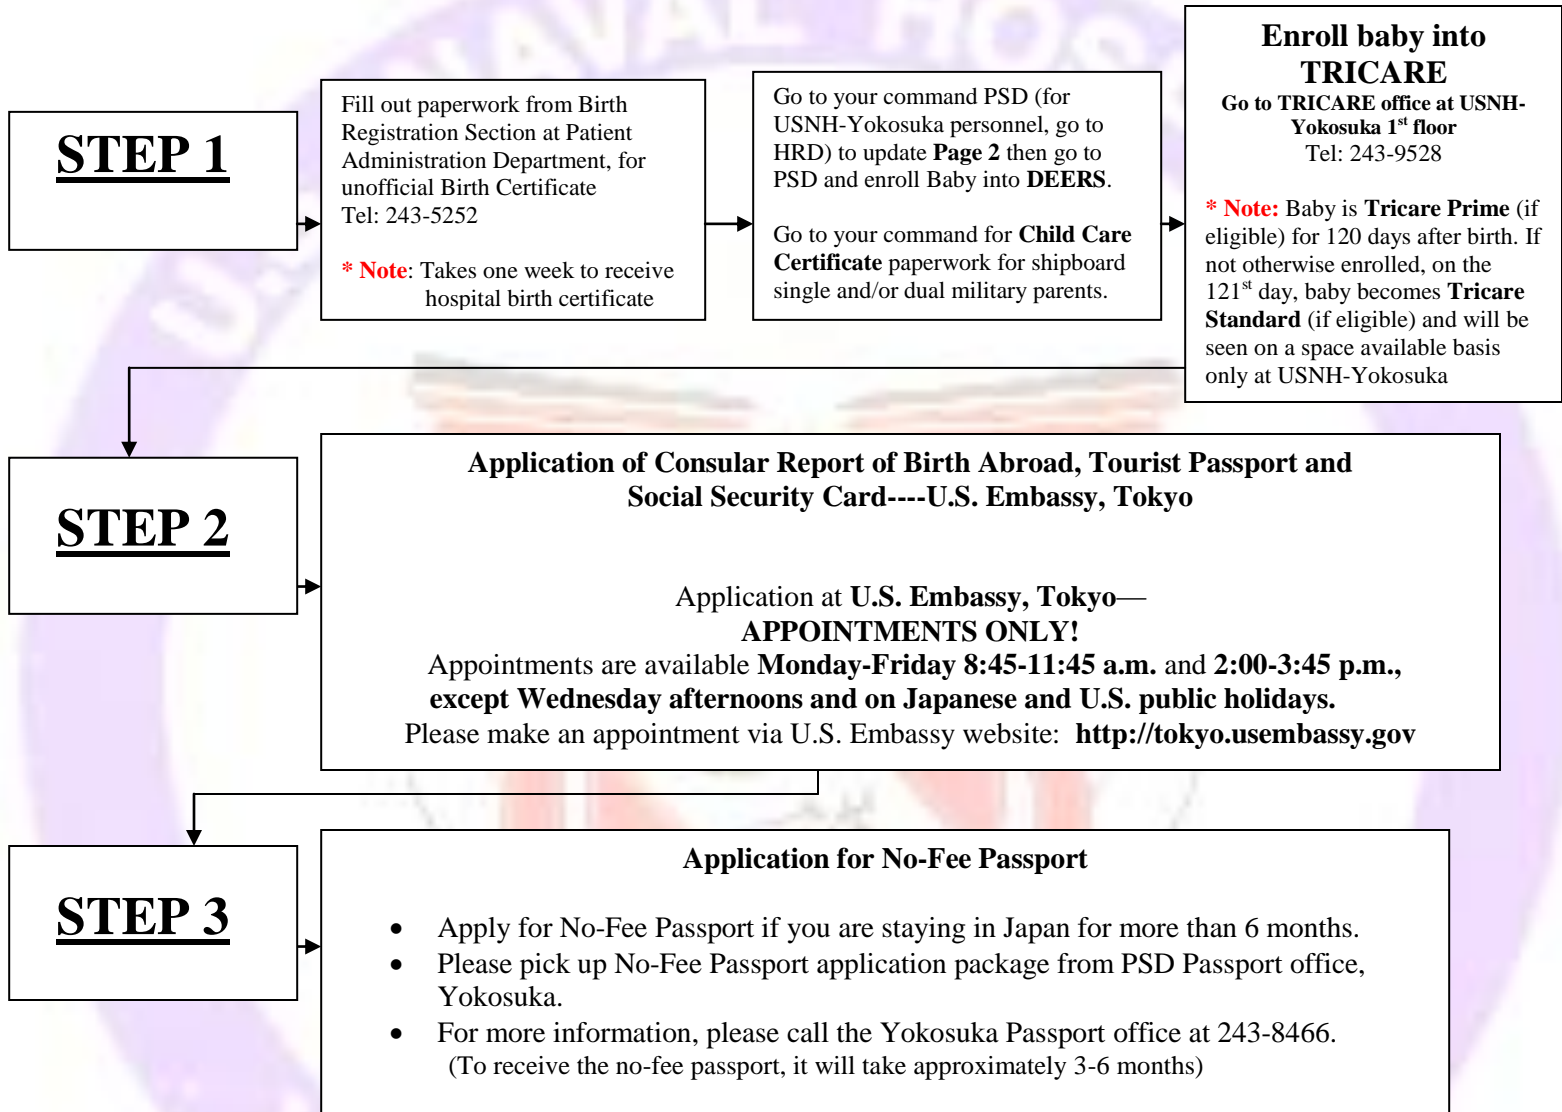

# Making Your Newborn Baby “Official”

(Registration of Birth Abroad, Passport, Social Security Card, and Command Sponsorship)

❖ Families from other military bases, please contact your Passport or Legal office for the application procedure.

## Command Sponsorship of Newborn Baby

- Follow COMNAVFORJAPANINST 1300.1V
- Complete USNH Yokosuka Command Sponsorship Examination packet; Tel: 243-5349

**\* Note:** Child born to dual military parents is **not** automatically command sponsored. Please see your command admin for command sponsorship requirements **within 90 days** of child's birth.