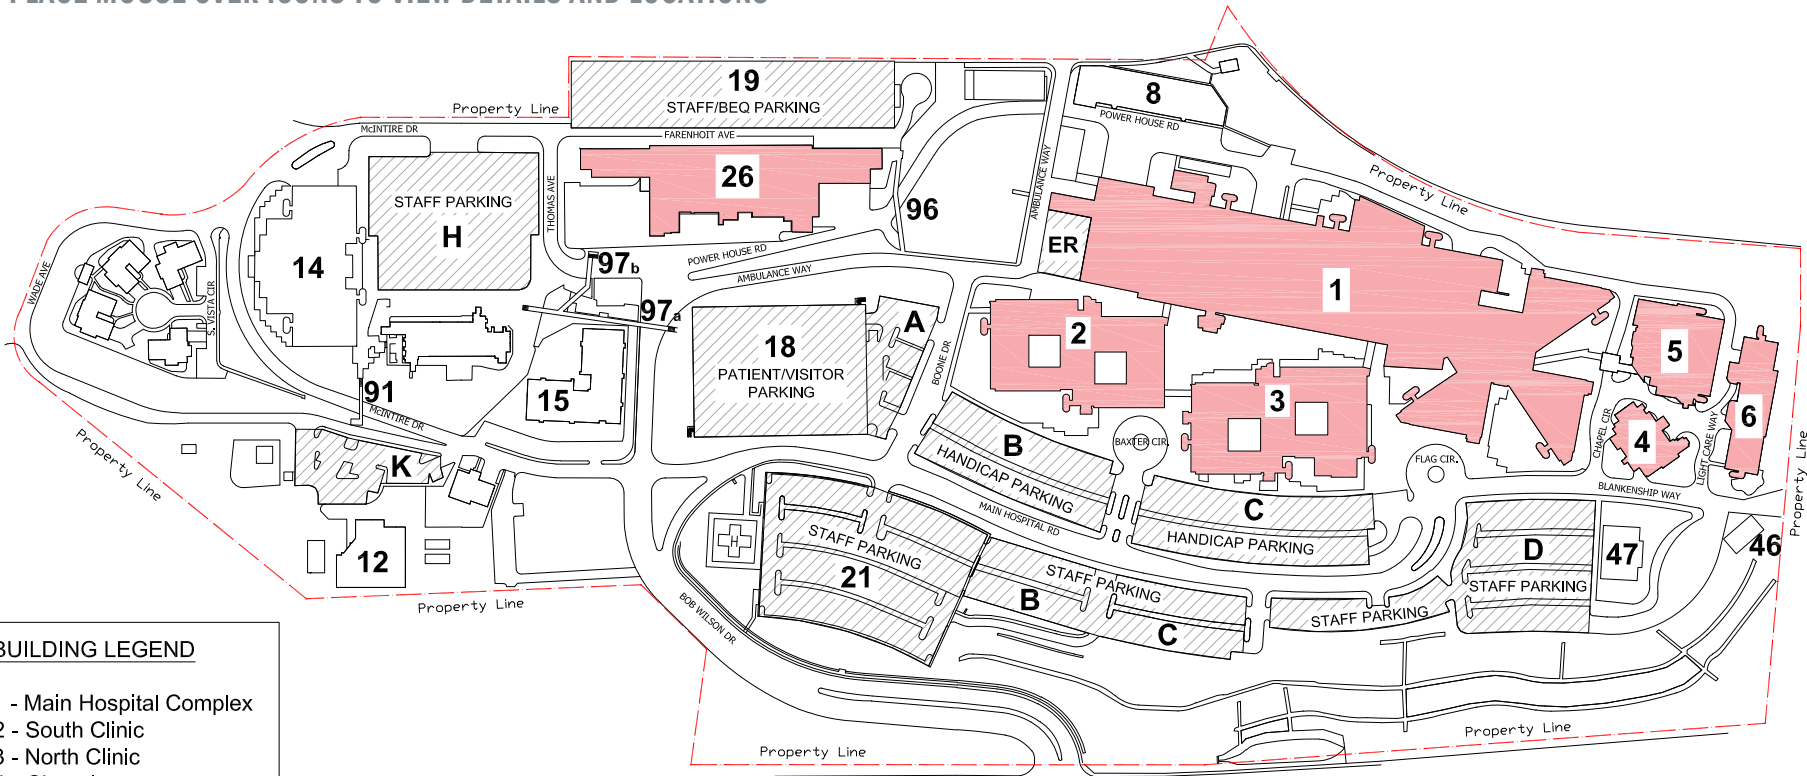

NAVAL MEDICAL CENTER, SAN DIEGO

LACTATION ROOM LOCATIONS

PLACE MOUSE OVER ICONS TO VIEW DETAILS AND LOCATIONS

- OPEN NOW
- COMING SOON

BUILDING LEGEND

- 1 - Main Hospital Complex
- 2 - South Clinic
- 3 - North Clinic
- 4 - Chapel
- 5 - Library
- 6 - Mental Health Services
- 8 - Maintenance Building
- 12 - Rec Center
- 14 - NSHS & SWMI
- 15 - Child Development
- 26 - Security/Pass & Decal
- 46 - Fisher House I
- 47 - Fisher House II

- SWMI** BLDG. 14, 1st Deck, Room 111A
- BARBER** BLDG. 1, Ground Floor, Room GH-35G4
- NICU** BLDG. 1, 3rd Floor, Room 3G-34J3
- QM** BLDG. 2, Ground Floor, Room GJ-2Q2
- LAB** BLDG. 1, 3rd Floor, Opening in 2020
- PT** BLDG. 3, 1st Floor, Opening early 2019
- BEQ** BLDG. 26, Floor 2-B Security, Opening late 2019

GENERAL BUILDING & PARKING LOCATIONS 2018

(01/2019)